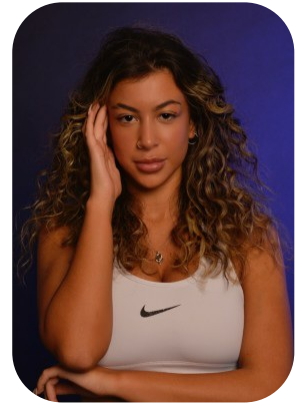

Jasmine Pereira Piccoli

Videos: 1

Age: 21-24	Height: 5ft6inch	Eye Colour: Brown	Accent: London
Gender:F	Weight: 55kg	Waist: 26	Bust: 34
Location: London	Shoe Size: 5	Hips: 30	
Drives: Yes	Hair Color: Other/Extreme		

Talents
 COMMERCIAL MODELS, COMMERCIAL DANCERS,
 EXTRAS, ATHLETES

Additional Talents:

BIKE - SWIM - ROLLERBLADE - HORSERIDE

NETBALL, BASKETBALL

GYM FITNESS

TAE KWON DO, BOXING -12 YEARS

DANCE - SAMBA, SALSA