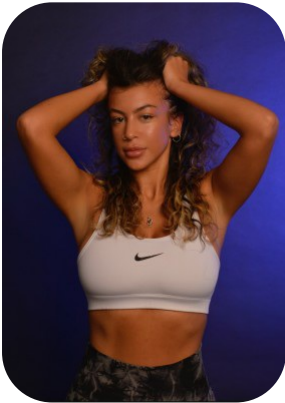

Jasmine Pereira Piccoli

Videos: 1

Age: 21-24	Height: 5ft6inch	Eye Colour: Brown	Accent: London
Gender:F	Weight: 55kg	Waist: 26	Bust: 34
Location: London	Shoe Size: 5	Hips: 30	
Drives: Yes	Hair Color: Other/Extreme		

Talents
 COMMERCIAL MODELS, COMMERCIAL DANCERS,
 EXTRAS, ATHLETES

Additional Talents:

BIKE - SWIM - ROLLERBLADE - HORSERIDE

NETBALL, BASKETBALL

GYM FITNESS

TAE KWON DO, BOXING -12 YEARS

DANCE - SAMBA, SALSA